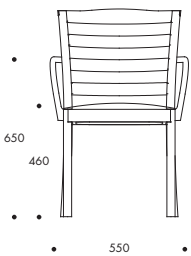

CRAFT II 4598

DESIGN ÅKE AXELSSON

Karmstol i ask/natur eller bets. Sits i fanér alternativt klädd i tyg eller läder. Stapelbar.

Armchair in natural ash or stain. Seat in veneer or upholstered in fabric or leather. Stackable.

485

550

845

530