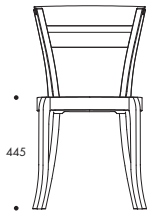

MODERNA II 6246

DESIGN ÅKE AXELSSON

Stol i bok/natur, bets eller lack.
Fanérsits alternativt sits klädd i tyg eller läder. Går att få med ljudabsorberande material under sits. Stapelbar.

Chair in beech/natural, stain or lacquer.
Veneer seat or seat covered in fabric or leather. Available with soundabsorbing material under the seat. Stackable.

442

445

480

810

525