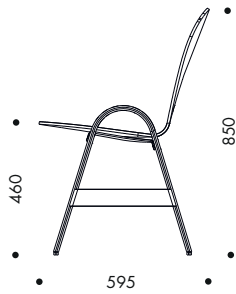

ALLROUND 6460

DESIGN ÅKE AXELSSON 2020

Stapelbar stol.

Rygg och sits i formpressat askfanér alternativt klädd sits i tyg eller läder. Stativ i massiv ask. Kan fås med kopplingsbart stativ. Filttassar.

Stackable chair.

Seat and backrest in compression moulded ash veneer or upholstered in fabric or leather. Frame in solid ash. Stackable and available with linkable frame. Felt glides.

ALLROUND 6460
DESIGN ÅKE AXELSSON 2020