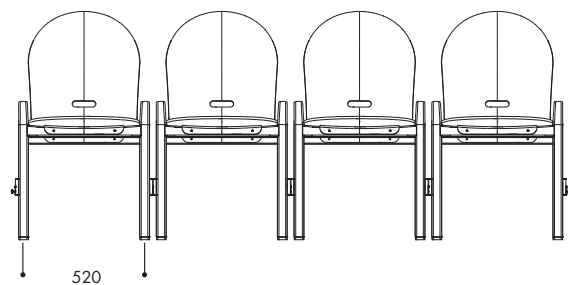

ALLROUND 6460

DESIGN ÅKE AXELSSON 2020

Stapelbar stol.

Rygg och sits i formpressat askfanér alternativt klädd sits i tyg eller läder. Stativ i massiv ask. Kan fås med kopplingsbart stativ. Filttassar.

Stackable chair.

Seat and backrest in compression moulded ash veneer or upholstered in fabric or leather. Frame in solid ash. Stackable and available with linkable frame. Felt glides.

ALLROUND 6460
DESIGN ÅKE AXELSSON 2020