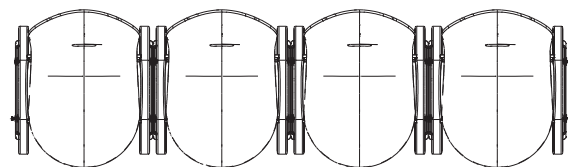

ALLROUND 6460

DESIGN ÅKE AXELSSON 2020

Stapelbar stol.

Rygg och sits i formpressat askfanér alternativt klädd sits i tyg eller läder. Stativ i massiv ask. Kan fås med kopplingsbart stativ. Filttassar.

Stackable chair.

Seat and backrest in compression moulded ash veneer or upholstered in fabric or leather. Frame in solid ash. Stackable and available with linkable frame. Felt glides.

ALLROUND 6460
DESIGN ÅKE AXELSSON 2020